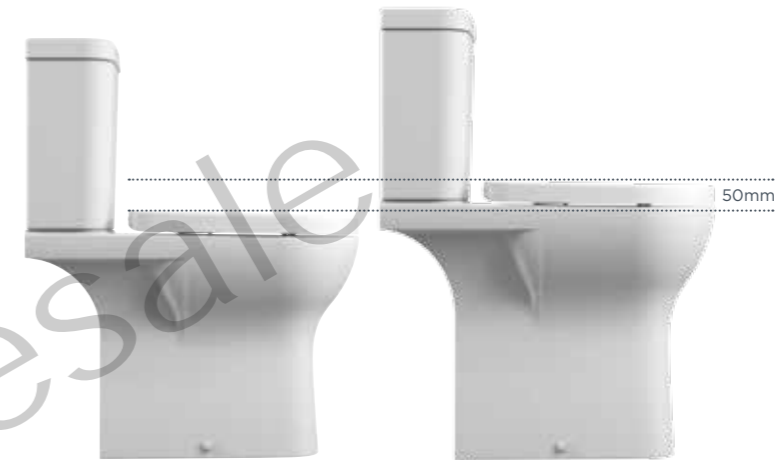

“ We believe that comfort shouldn't come at the expense of style!
 For those seeking higher levels of comfort we offer a range of comfort height WC pans - for example our Rina Greenwich Comfort Height WC pan is 50cm taller than a standard WC making it easier to use. ”

For those that want higher levels of comfort

rina

See page 17 for the Rina Greenwich Comfort Height WC Pan

Pro DLX Doc M

Pro DLX Doc M

Code	Description	Price
352510BL	Pro DLX Doc M Push Button Blue Rails 2TH	£503
352510WT	Pro DLX Doc M Push Button White Rails 2TH	£503
352511BL	Pro DLX Doc M Lever Blue Rails 2TH	£503
352511WT	Pro DLX Doc M Lever White Rails 2TH	£503

Image shown with optional chrome rails

Bathe Easy Trojan Bathe Easy Range

Solarna Easy Access Bath

Code	Dimensions mm	Description	Price
356030WT	1700 x 850 x 700	Easy Access Bath Package LH	£2667
356031WT	1700 x 850 x 700	Easy Access Bath Package RH	£2667

Packages include: Bath, front and end panels, shower screen, twin wastes (wastes supplied on Comfort & Solarna range only)

Easy Access Baths are handed by the entry door

Style Easy Access Bath

Code	Dimensions mm	Description	Price
356032WT	1800 x 800	Easy Access Bath Package LH	£2889
356035WT	1800 x 800	Easy Access Bath Package RH	£2889
356033WT	1700 x 750	Easy Access Bath Package LH	£2823
356036WT	1700 x 750	Easy Access Bath Package RH	£2823