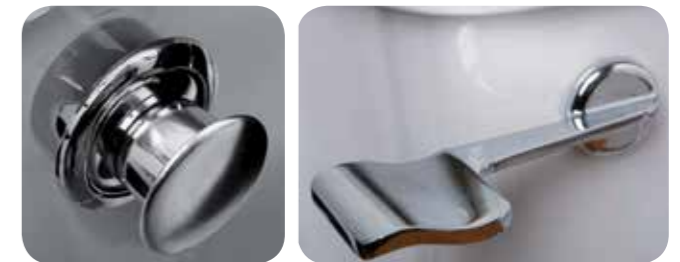

“ We believe that comfort shouldn't come at the expense of style!
 For those seeking higher levels of comfort we offer a range of comfort height WC pans - for example our Rina Greenwich Comfort Height WC pan is 50cm taller than a standard WC making it easier to use. ”

For those that want higher levels of comfort

rina

See page 17 for the Rina Greenwich Comfort Height WC Pan

Pro DLX Doc M

Pro DLX Doc M

Code	Description	Price
352510BL	Pro DLX Doc M Push Button Blue Rails 2TH	£503
352510WT	Pro DLX Doc M Push Button White Rails 2TH	£503
352511BL	Pro DLX Doc M Lever Blue Rails 2TH	£503
352511WT	Pro DLX Doc M Lever White Rails 2TH	£503

Image shown with optional chrome rails

Bathe Easy Trojan Bathe Easy Range

Solarna Easy Access Bath

Code	Dimensions mm	Description	Price
356030WT	1700 x 850 x 700	Easy Access Bath Package LH	£2667
356031WT	1700 x 850 x 700	Easy Access Bath Package RH	£2667

Packages include: Bath, front and end panels, shower screen, twin wastes (wastes supplied on Comfort & Solarna range only)

Easy Access Baths are handed by the entry door

Style Easy Access Bath

Code	Dimensions mm	Description	Price
356032WT	1800 x 800	Easy Access Bath Package LH	£2889
356035WT	1800 x 800	Easy Access Bath Package RH	£2889
356033WT	1700 x 750	Easy Access Bath Package LH	£2823
356036WT	1700 x 750	Easy Access Bath Package RH	£2823